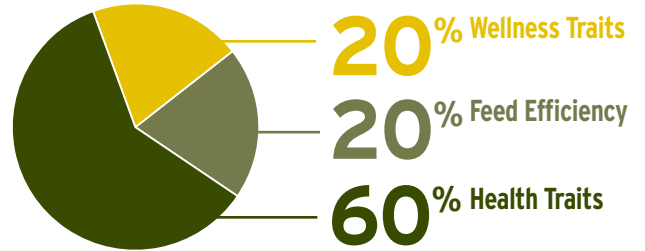

HIGHER FERTILITY DAUGHTERS

+2.8%
Higher cow conception rate

+1.3%
Higher heifer conception rate

Sire Conception Rates from CDCB, April 2016.

INCLUDES FEED EFFICIENCY AND WELLNESS TRAITS

FEWER DAYS TO CONCEIVE

**LOWER COST
HIGHER PROFIT =**

\$261
Higher Cheese Merit \$
compared to other bulls

CDCB proof data, April 2016.

Healthy and Feed Efficient

THE SEMEX DIFFERENCE